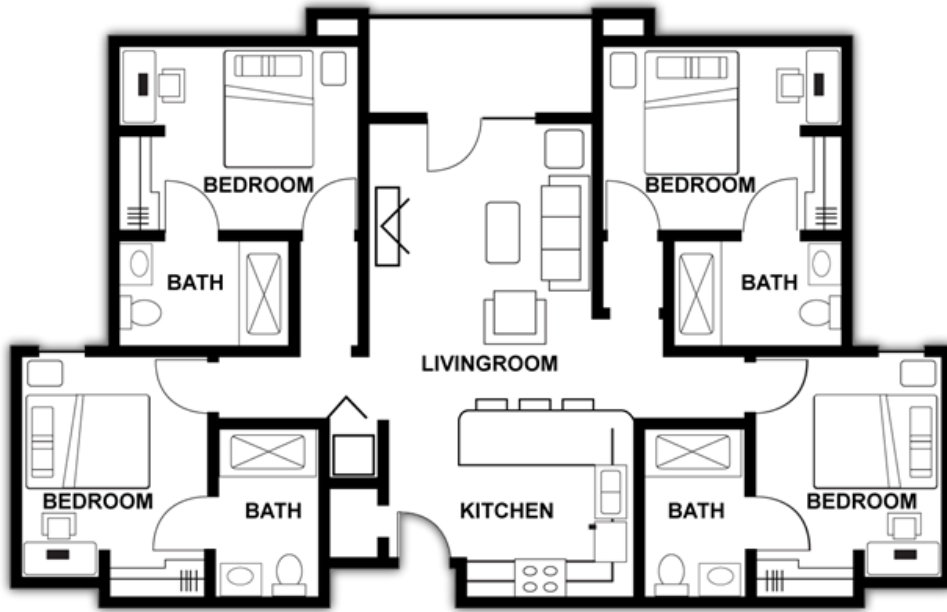

Floor Plans & Rates

4 Bedroom/4 Bathroom

Super 2

2 Bedroom/2 Bathroom

* Floor plans may vary

* Floor plans may vary

Fees

- ▶ \$0.00 Deposit
- ▶ \$0.00 Application fee

Apartment Features

- ▶ Private bedrooms
- ▶ Private bathrooms
- ▶ Furnished apartments
- ▶ Private balconies
- ▶ Individually locking bedroom doors
- ▶ Steel front door with deadbolt locks
- ▶ Full-sized refrigerator with ice maker
- ▶ Full-sized washer and dryer
- ▶ Garbage disposal
- ▶ Dishwasher
- ▶ Microwave
- ▶ Full-sized kitchen
- ▶ Full-sized beds
- ▶ Dresser
- ▶ Nightstand
- ▶ Study desk and chair
- ▶ Built-in dining area with chairs
- ▶ Sofa and side chair
- ▶ Coffee and end table
- ▶ Entertainment table
- ▶ Electric oven/range
- ▶ Sprinkler system in each unit

Utilities Included

- ▶ Cable TV
- ▶ Internet
- ▶ Water
- ▶ Sewer
- ▶ Trash

* Floor plans may vary

* Floor plans may vary

Apartment Features

- ▶ Private bedrooms
- ▶ Private bathrooms
- ▶ Furnished apartments
- ▶ Private balconies
- ▶ Individually locking bedroom doors
- ▶ Steel front door with deadbolt locks
- ▶ Sprinkler system in each unit
- ▶ Full-sized beds
- ▶ Dresser
- ▶ Nightstand
- ▶ Study desk and chair
- ▶ Built-in dining area with chairs
- ▶ Sofa and side chair
- ▶ Coffee and end table
- ▶ Entertainment table
- ▶ Full-sized refrigerator with ice maker
- ▶ Electric oven/range
- ▶ Full-sized washer and dryer
- ▶ Garbage disposal
- ▶ Dishwasher
- ▶ Microwave
- ▶ Full-sized kitchen