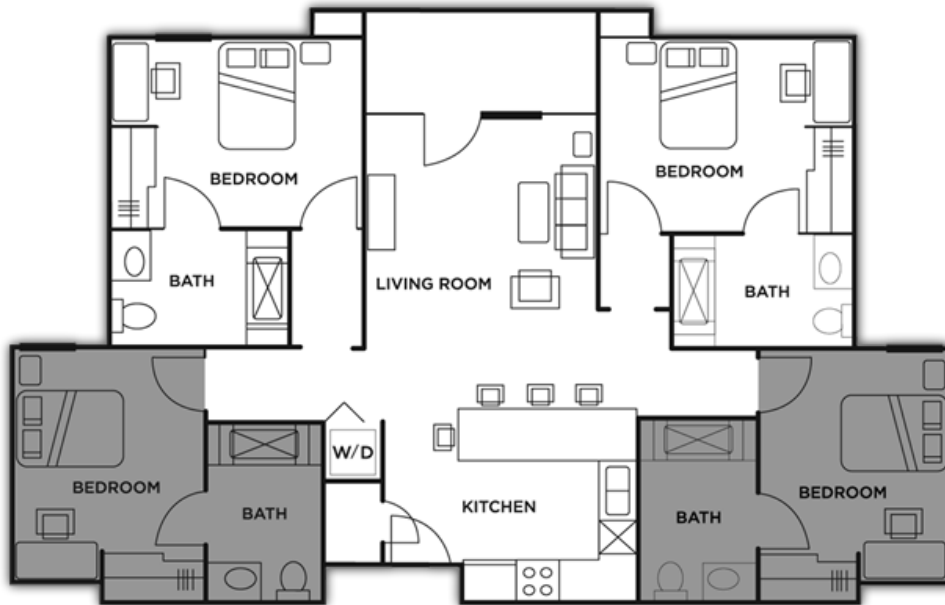

Floor Plans & Rates

4 Bedroom/4 Bathroom

Super 2

2 Bedroom/2 Bathroom

* Floor plans may vary

* Floor plans may vary

Fees

- ▶ \$0.00 Deposit
- ▶ \$0.00 Application fee

Apartment Features

- ▶ Private bedrooms
- ▶ Private bathrooms
- ▶ Furnished apartments
- ▶ Private balconies
- ▶ Individually locking bedroom doors
- ▶ Steel front door with deadbolt locks
- ▶ Full-sized refrigerator with ice maker
- ▶ Full-sized washer and dryer
- ▶ Garbage disposal
- ▶ Dishwasher
- ▶ Microwave
- ▶ Full-sized kitchen
- ▶ Full-sized beds
- ▶ Dresser
- ▶ Nightstand
- ▶ Study desk and chair
- ▶ Built-in dining area with chairs
- ▶ Sofa and side chair
- ▶ Coffee and end table
- ▶ Entertainment table
- ▶ Electric oven/range
- ▶ Sprinkler system in each unit

Utilities Included

- ▶ Cable TV
- ▶ Internet
- ▶ Water
- ▶ Sewer
- ▶ Trash

* Floor plans may vary

* Floor plans may vary

Apartment Features

- ▶ Private bedrooms
- ▶ Private bathrooms
- ▶ Furnished apartments
- ▶ Private balconies
- ▶ Individually locking bedroom doors
- ▶ Steel front door with deadbolt locks
- ▶ Sprinkler system in each unit
- ▶ Full-sized beds
- ▶ Dresser
- ▶ Nightstand
- ▶ Study desk and chair
- ▶ Built-in dining area with chairs
- ▶ Sofa and side chair
- ▶ Coffee and end table
- ▶ Entertainment table
- ▶ Full-sized refrigerator with ice maker
- ▶ Electric oven/range
- ▶ Full-sized washer and dryer
- ▶ Garbage disposal
- ▶ Dishwasher
- ▶ Microwave
- ▶ Full-sized kitchen